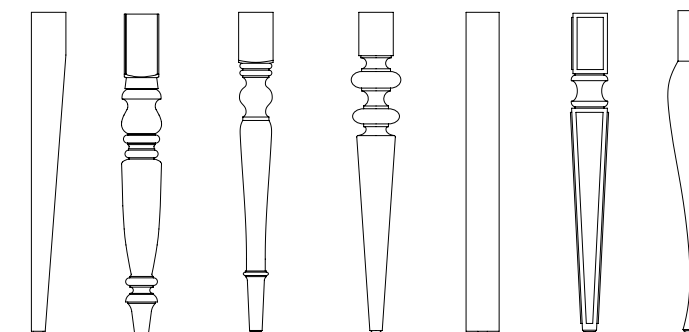

CRAFTED FROM OAK, OR MAPLE OR BIRCH
AND AVAILABLE IN DOZENS OF FINISHES

CHOOSE YOUR TABLE SIZE (77 CM HEIGHT)

FIXED TOP:	EXTENDABLE TOP:
107 cm sq. (seats 4)	up to 158 cm l (seats 6)
158 cm l x 97 cm w (seats 6)	up to 209 cm l (seats 8)
183 cm l x 107 cm w (seats 8)	up to 285 cm l (seats 10)

CHOOSE YOUR TOP & EDGE STYLES

SMOOTH TOP

TEXTURED TOP

SHAPED EDGE
(available with Smooth Top only)

FLAT/EASED EDGE

CHOOSE YOUR LEG STYLE

KASEN MILLER CRANBROOK GUILFORD PARSONS AVERY CHAMPLAIN

featured
FINDS