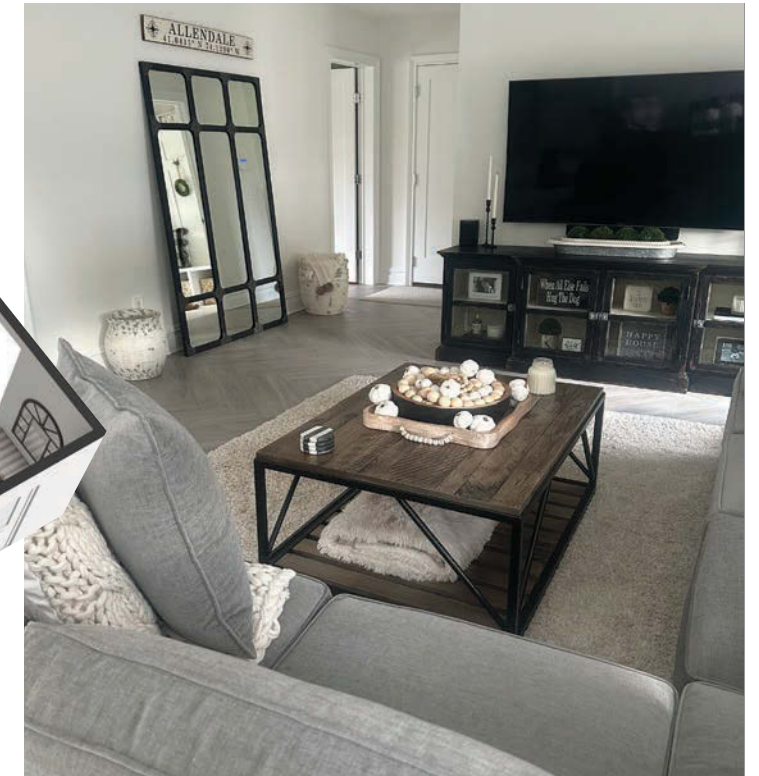

These clients had a history with Ethan Allen, and they wanted to bring some legacy pieces, like the artwork over their sectional, to their new home. Cheryl always says, **"If you have something you want to keep, just show me. These items are a great source of inspiration for a room that feels fresh, but still like you."**

At this point in their lives, however, these clients needed plenty of casual space for family entertaining (including the teenagers and pets!). Cheryl created **two side-by-side conversation zones** utilizing our Astor sectional and our Brant chairs, employing a striking monochromatic palette and modern farmhouse elements.

3D Floor Plan